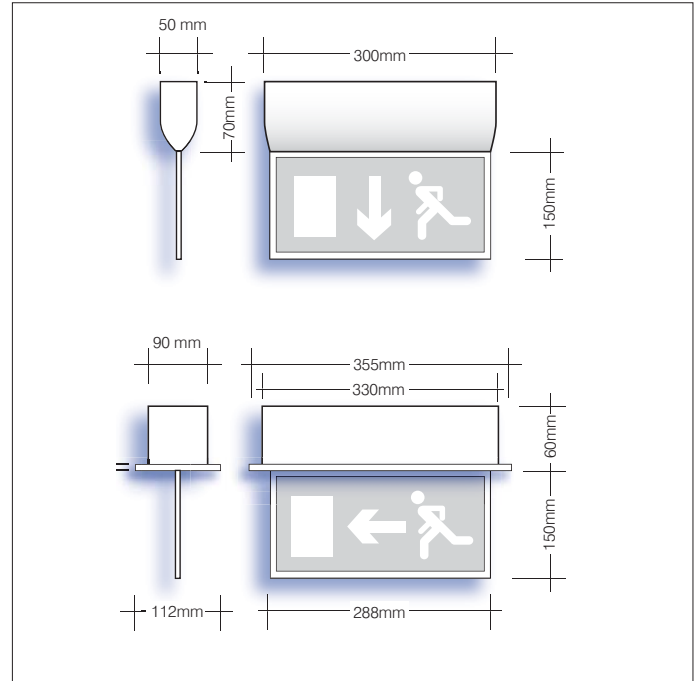

Emergency

Options

- For self-test option suffix /ST
- For white option suffix /WHI
- For brass option suffix /BRS
- For chrome option suffix /CH

Key features

- IP20 suitable for internal environments
- Impact rating of IK02
- Efficacy of up to 100lm/W
- Emergency BLF = 150 lm
- Battery: 1 x 4.8V 0.9Ah NiCd
- Light source: 15 x 4500K LEDs (CRI>80)
- Weight: 3.0 kg
- Viewing Distance of 28M

Accessories

- Surface Mounting Bracket EX/SURF
- Suspended Wire Suspension Kit (1 m max) EX/WIRE
- Wall Mounting Bracket EX/WALL
- Rod Suspension Kit (specify 250mm or 500mm) EX/ROD

* EX1 standard finish brushed aluminium